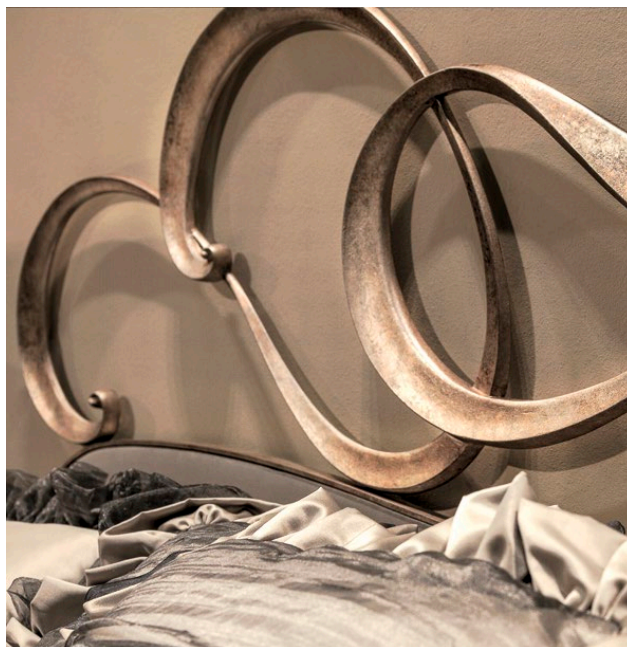

BEDROOM

1. **LETTO SANDY**
   in fusione d'alluminio, finitura foglia argento
   tortora cat. C
2. **COMODINI CONTE**
   in finitura greige, cat. B, con decoro Damasco
3. **ABAJOUR FLORIAN**
   in metallo, finitura foglia argento tortora, cat. C
4. **LAMPADA DA TERRA FLORIAN**
   in metallo, finitura foglia argento tortora, cat. C
5. **POUFF NOUVELLE CAPITONNÉ**
   in tessuto
6. **SANDY HEADBOARD**
   in cast aluminium
   dove grey silver leaf finish, cat. C
7. **CONTE NIGHTSTANDS**
   in greige finish cat. B, with Damasco decoration
8. **FLORIAN TABLE LAMP**
   in metal dove grey silver leaf finish cat. C
9. **FLORIAN FLOOR LAMP**
   in metal dove grey silver leaf finish cat. C