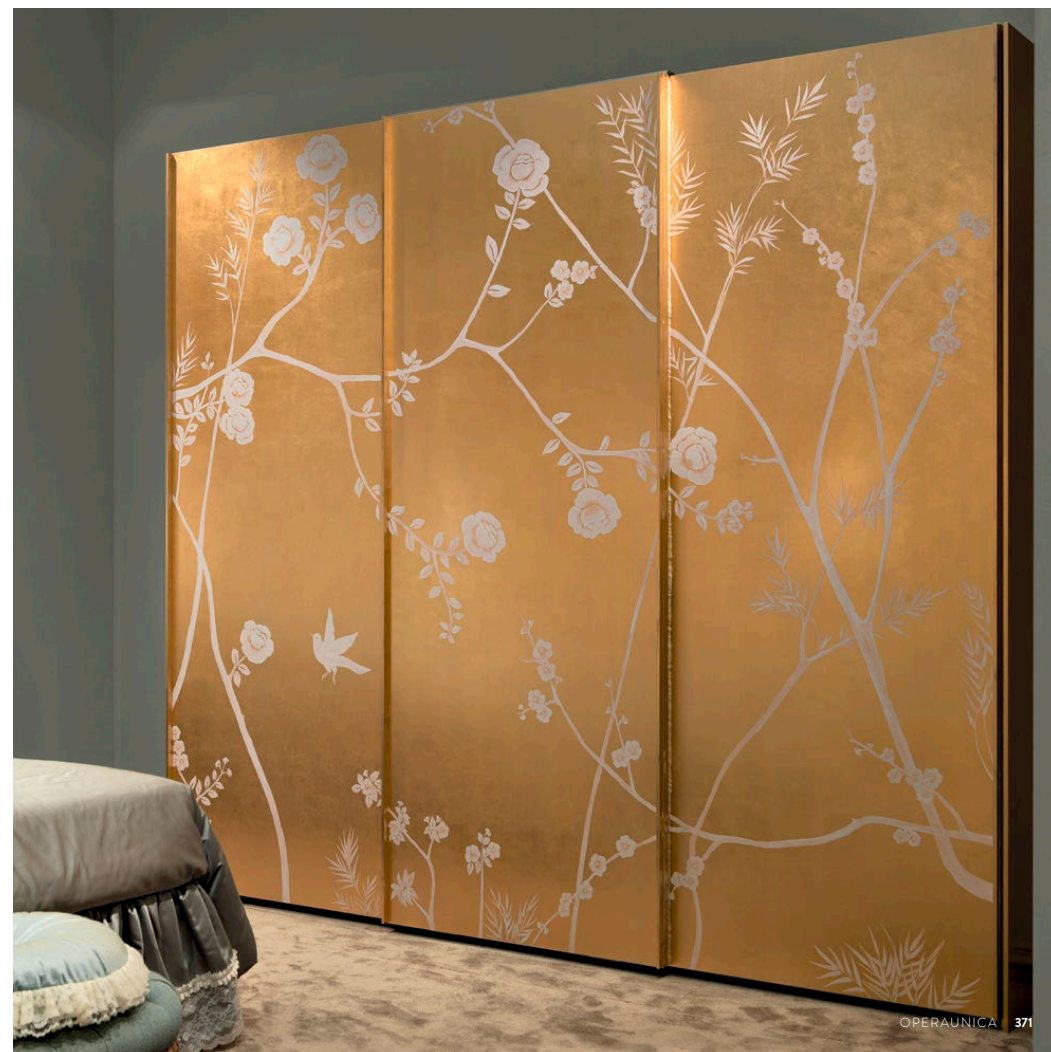

SPRING WOODEN WARDROBE
with 7 hinged doors,
champagne silver leaf finish, cat. C,
with Fiori decoration

ACCESSORIES

ARMADIO SPRING
6 ante in legno finitura neve cat. B,
con decoro Rose e glitter

SPRING 6-DOOR WOODEN WARDROBE
in snow finish cat. B,
with roses and glitter decoration

ACCESSORIES

ARMADIO SESAMO
3 ante scorrevoli in legno,
finitura foglia oro cat.C, con decoro Chanel

SESAMO WARDROBE
3 sliding doors in wood, gold leaf finish
cat.C, with Chanel decoration

ACCESSORIES

ARMADIO SESAMO
4 ante scorrevoli in legno finitura cameo, cat. B,
con decoro damasco

SESAMO WOODEN WARDROBE
with 4 sliding doors cameo finish, cat. B
with damasco decoration

ACCESSORIES

ARMADIO EPOQUE
2 ante scorrevoli in legno finitura cameo, cat. B
con maniglia in finitura foglia argento tortora, cat. C
specchio bronzo