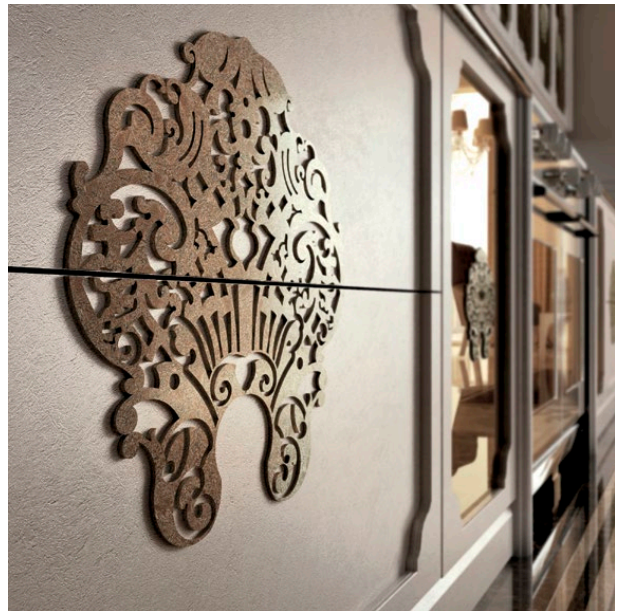

KITCHEN

MOBILE COMPONIBILE EPOQUE
in finitura avorio cat. A e maniglia Epoque
foglia argento tortora cat. C

EPOQUE MODULAR WOODEN UNIT
in finish ivory cat. A
with epoque handles dove silver leaf finish, cat. C