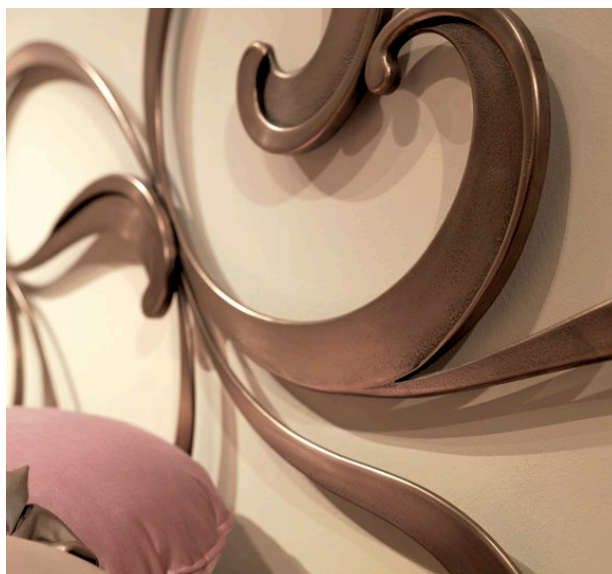

BEDROOM

1. LETTO ERIC
   in lamiera di ferro massiccio lavorata,
   finitura Smoked bronzo, cat.B
2. APPLIQUE FLORIAN
   in metallo, finitura Cameo, cat.B
3. PIANTANA FLORIAN
   in metallo, finitura Cameo, cat.B
4. ERIC BED
   in solid wrought iron Smoked bronze
   finish cat.B
5. FLORIAN WALL LAMP
   in metal, Cameo finish cat.B
6. FLORIAN FLOOR LAMP
   in metal Cameo finish cat.B